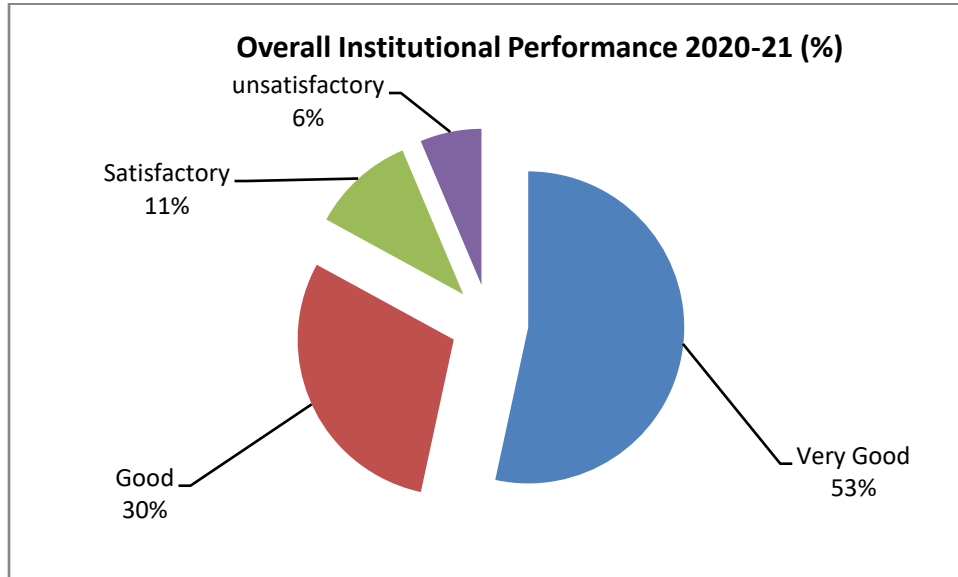

कार्यालय : 0651-2250337
दूरभाष : फ़ैक्स : 0651-2243457
मोबाईल : 09006490622

Off. : 0651-2250337
Phone : Fax : 0651-2243457
Mobile: 09006490622

प्राचार्य का कार्यालय
डोरण्डा महाविद्यालय
राँची-834002, झारखण्ड, भारत

Office of the Principal
DORANDA COLLEGE
Ranchi - 834002, Jharkhand, India

(NAAC Accredited & A Constituent Unit of Ranchi University)