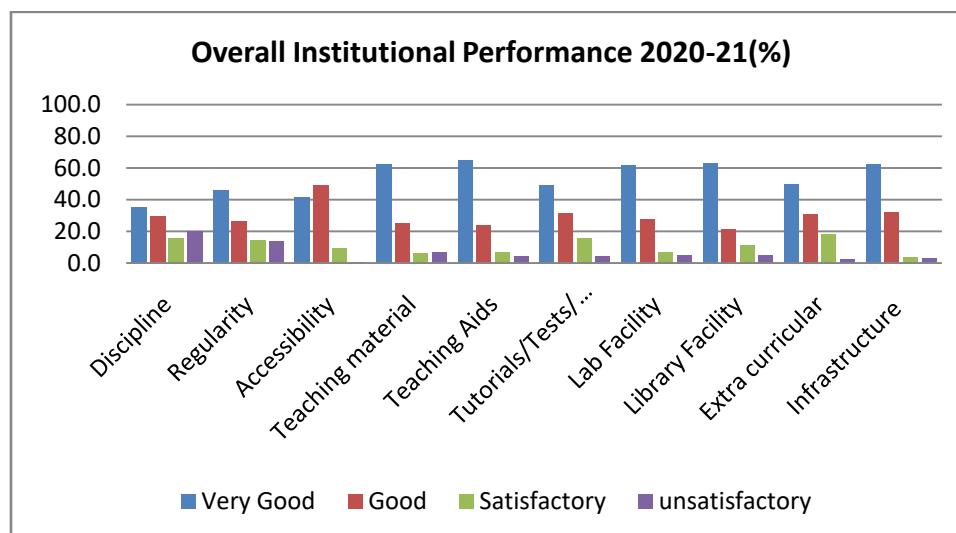

## Feedback Report

### Student Feedback on Overall Institutional Performance from Final Year Students

### Year 2020-21

Sl. No.	Criteria	Institutional Performance				Total
		Very Good	Good	Satisfactory	unsatisfactory	
1	Discipline	245	204	110	141	700
2	Regularity	320	184	101	95	700
3	Accessibility	290	342	65	3	700
4	Teaching material	436	177	42	45	700
5	Teaching Aids	454	167	48	31	700
6	Tutorials/Tests/Workshops	341	220	110	29	700
7	Lab Facility	432	190	46	32	700
8	Library Facility	438	149	78	35	700
9	Extra curricular	336	208	123	14	681
10	Infrastructure	435	223	23	19	700

## Feedback Analysis: Overall Institutional Performance (%)

	Criteria	Very Good	Good	Satisfactory	unsatisfactory	Total
1	Discipline	35.0	29.1	15.7	20.1	100.0
2	Regularity	45.7	26.3	14.4	13.6	100.0
3	Accessibility	41.4	48.9	9.3	0.4	100.0
4	Teaching material	62.3	25.3	6.0	6.4	100.0
5	Teaching Aids	64.9	23.9	6.9	4.4	100.0
6	Tutorials/Tests/Workshops	48.7	31.4	15.7	4.1	100.0
7	Lab Facility	61.7	27.1	6.6	4.6	100.0
8	Library Facility	62.6	21.3	11.1	5.0	100.0
9	Extra curricular	49.3	30.5	18.1	2.1	100.0
10	Infrastructure	62.1	31.9	3.3	2.7	100.0