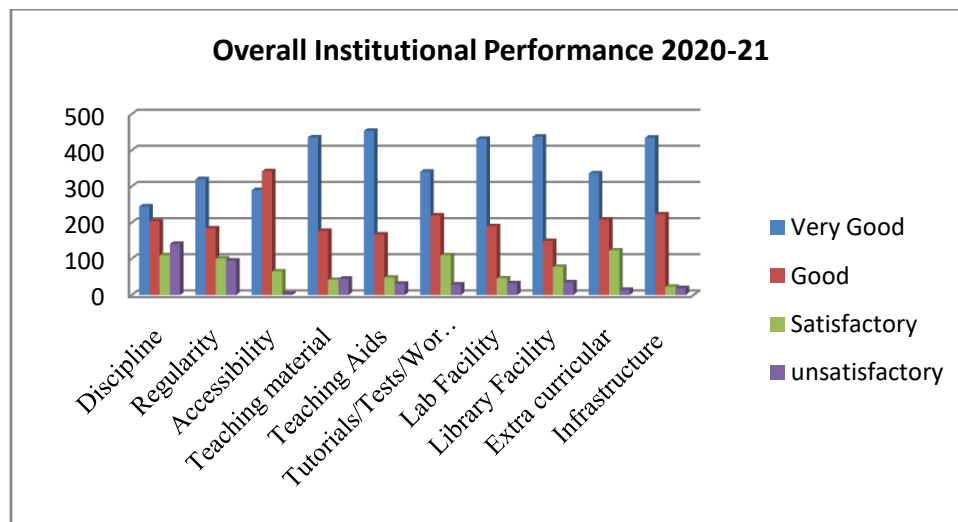

## Feedback Report

### Student Feedback on Overall Institutional Performance from Final Year Students

### Year 2020-21

Sl. No.	Criteria	Institutional Performance				Total
		Very Good	Good	Satisfactory	unsatisfactory	
1	Discipline	245	204	110	141	700
2	Regularity	320	184	101	95	700
3	Accessibility	290	342	65	3	700
4	Teaching material	436	177	42	45	700
5	Teaching Aids	454	167	48	31	700
6	Tutorials/Tests/Workshops	341	220	110	29	700
7	Lab Facility	432	190	46	32	700
8	Library Facility	438	149	78	35	700
9	Extra curricular	336	208	123	14	681
10	Infrastructure	435	223	23	19	700

## Feedback Analysis: Overall Institutional Performance (%)

	Criteria	Very Good	Good	Satisfactory	unsatisfactory	Total
1	Discipline	35.0	29.1	15.7	20.1	100.0
2	Regularity	45.7	26.3	14.4	13.6	100.0
3	Accessibility	41.4	48.9	9.3	0.4	100.0
4	Teaching material	62.3	25.3	6.0	6.4	100.0
5	Teaching Aids	64.9	23.9	6.9	4.4	100.0
6	Tutorials/Tests/Workshops	48.7	31.4	15.7	4.1	100.0
7	Lab Facility	61.7	27.1	6.6	4.6	100.0
8	Library Facility	62.6	21.3	11.1	5.0	100.0
9	Extra curricular	49.3	30.5	18.1	2.1	100.0
10	Infrastructure	62.1	31.9	3.3	2.7	100.0